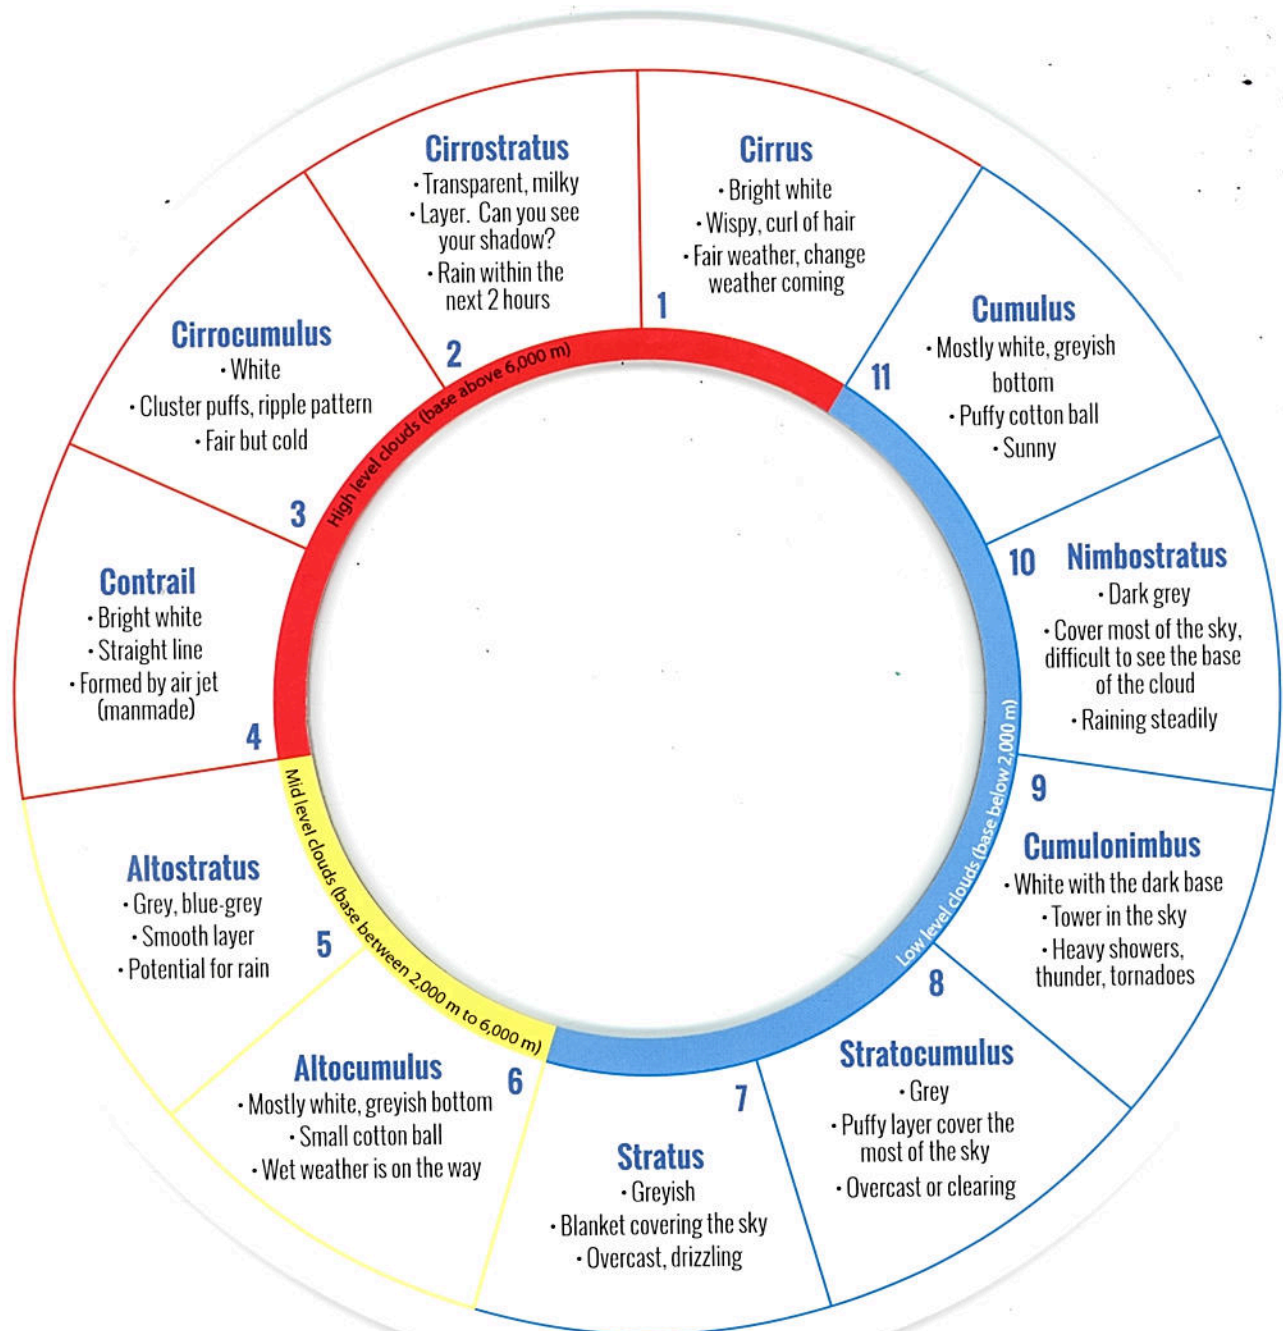

SI 14360 1312 Made in China

Images courtesy of National Aeronautics and Space Administration

Scan the QR Code for extension activity

or visit <http://www.si-manufacturing.com/download/pdf/S114360QR.pdf>